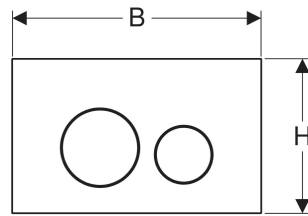

Geberit Sigma40 actuator plate, round, dual flush

APPLICATION PURPOSES

- For flush actuation with Sigma concealed cisterns
- For covering thicknesses ≥ 15 mm

CHARACTERISTICS

- Front actuation
- Sound-absorbing actuator rods, tool-free fast adjustment

TECHNICAL DATA

Actuation force (N) max. 25 N
 Button shape round

SCOPE OF DELIVERY

- Mounting frame
- 2 distance bolts

- 2 actuator rods

ACCESSORIES

- Geberit extension set for Sigma, Omega and Kappa concealed cisterns

Art. no.	Colour / surface	Product material	B cm	H cm	T cm
115.628.14.1	Plate, Button: black matt / easy-to-clean coated	Stainless steel	24.6	15.2	0.4