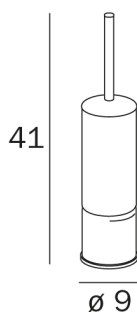

FINISHES

CR Chrome-plated