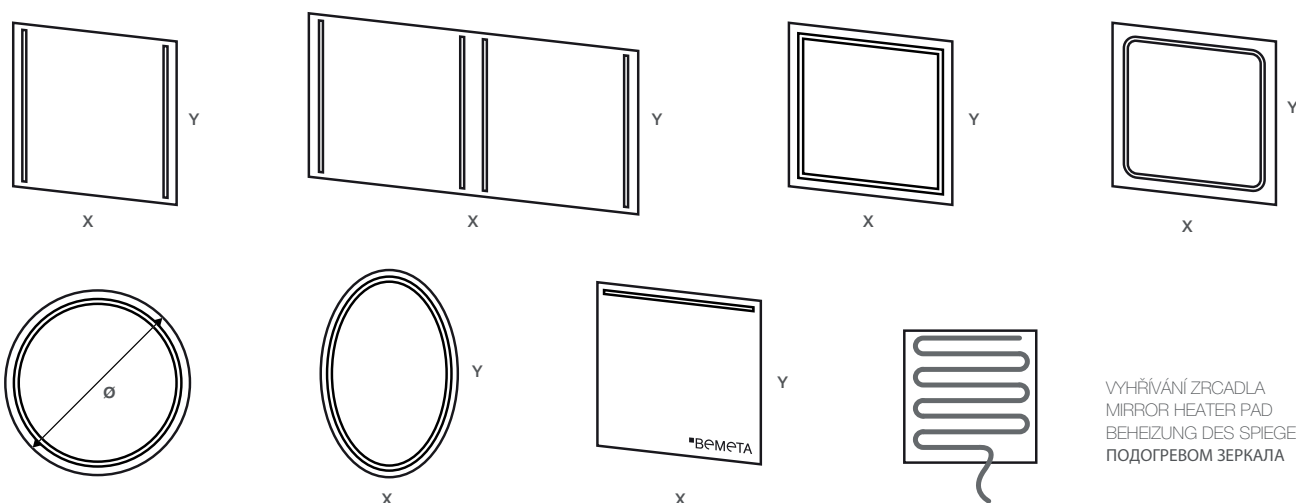

LED PODSVÍCENÁ ZRCADLA ATYPICKÁ

LED BACKLIT MIRRORS ATYPICAL | ATYPISCHE SPIEGEL MIT LED-BELEUCHTUNG

ЗЕРКАЛА АТИПИЧНЫЕ С ЛЕД ПОДСВЕТКОЙ

BEMETA®

Zrcadla na zakázku s LED osvětlením ve variantách teplé nebo studené světlo. Jedná se o zakázkovou výrobu, zákazník si stanoví velikost (XxY), tvar zrcadla i podsvícení (logo, znak...). Zrcadlo v základu nemá vypínač ani vyhřívání, lze doobjednat.

Mirrors with LED lighting options in warm or cold light. Customised production based on received customer requests - mirror shape, the size (YxX) and type of backlight (logo, character...). Basic version doesn't have on/off switch or heater - this can be ordered additionally.

Der Spiegel mit LED-Beleuchtung in der Variante warmes oder kaltes Licht. Es geht um die kunden-spezifische Fertigung, der Kunde stellt die Größe (YxX), die Spiegelsform und die Beleuchtung (Logo, Zeichen...) fest. Der Spiegel in der Basis hat keinen Schalter und keine Beheizung, es ist möglich es zu bestellen.

Зеркала под заказ, светодиодное освещение - теплый или холодный свет. Под заказ клиента зеркала производим в различных размерах (XxY), с подсветкой или без, с нагреванием или без, с логотипом, символом... Выключатель и нагревание не входят в основное предложение - их можно заказать дополнительно.

VYHŘÍVÁNÍ ZRCADLA
MIRROR HEATER PAD
BEHEIZUNG DES SPIEGELS
ПОДОГРЕВ ЗЕРКАЛА

LED PODSVÍCENÁ ZRCADLA STANDARD

LED BACKLIT MIRRORS STANDARD | STANDARDSPIEGEL MIT LED-BELEUCHTUNG

ЗЕРКАЛА СТАНДАРТНЫХ С ЛЕД ПОДСВЕТКОЙ