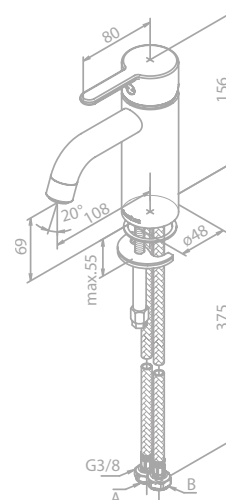

### Standard Features:

Ceramic cartridge

6 l/min aerator