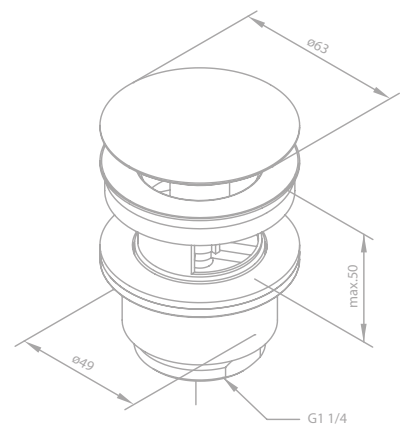

Pop Up Waste with click-function

Product No.: 23850.61

Finish: Matt Black

Standard Features:

Fits all standard washbasins