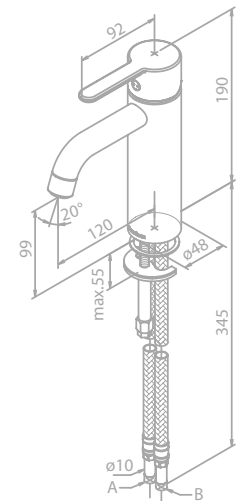

Basin Mixer - large

Product No.: 74013.46

Finish: Steel (PVD)

Standard Features:

Ceramic cartridge

6 l/min aerator