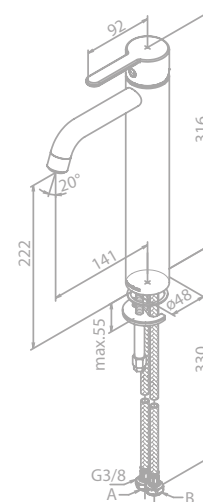

### Standard Features:

Ceramic cartridge

6 l/min aerator