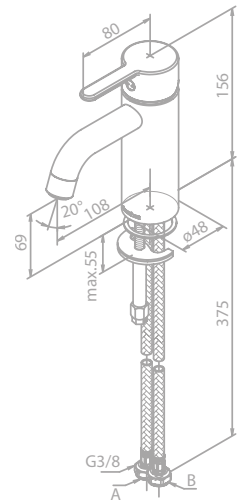

Basin Mixer - medium

Product no.: 74930.46

Finish: Steel (PVD)

Standard Features:

Ceramic cartridge

6 l/min aerator