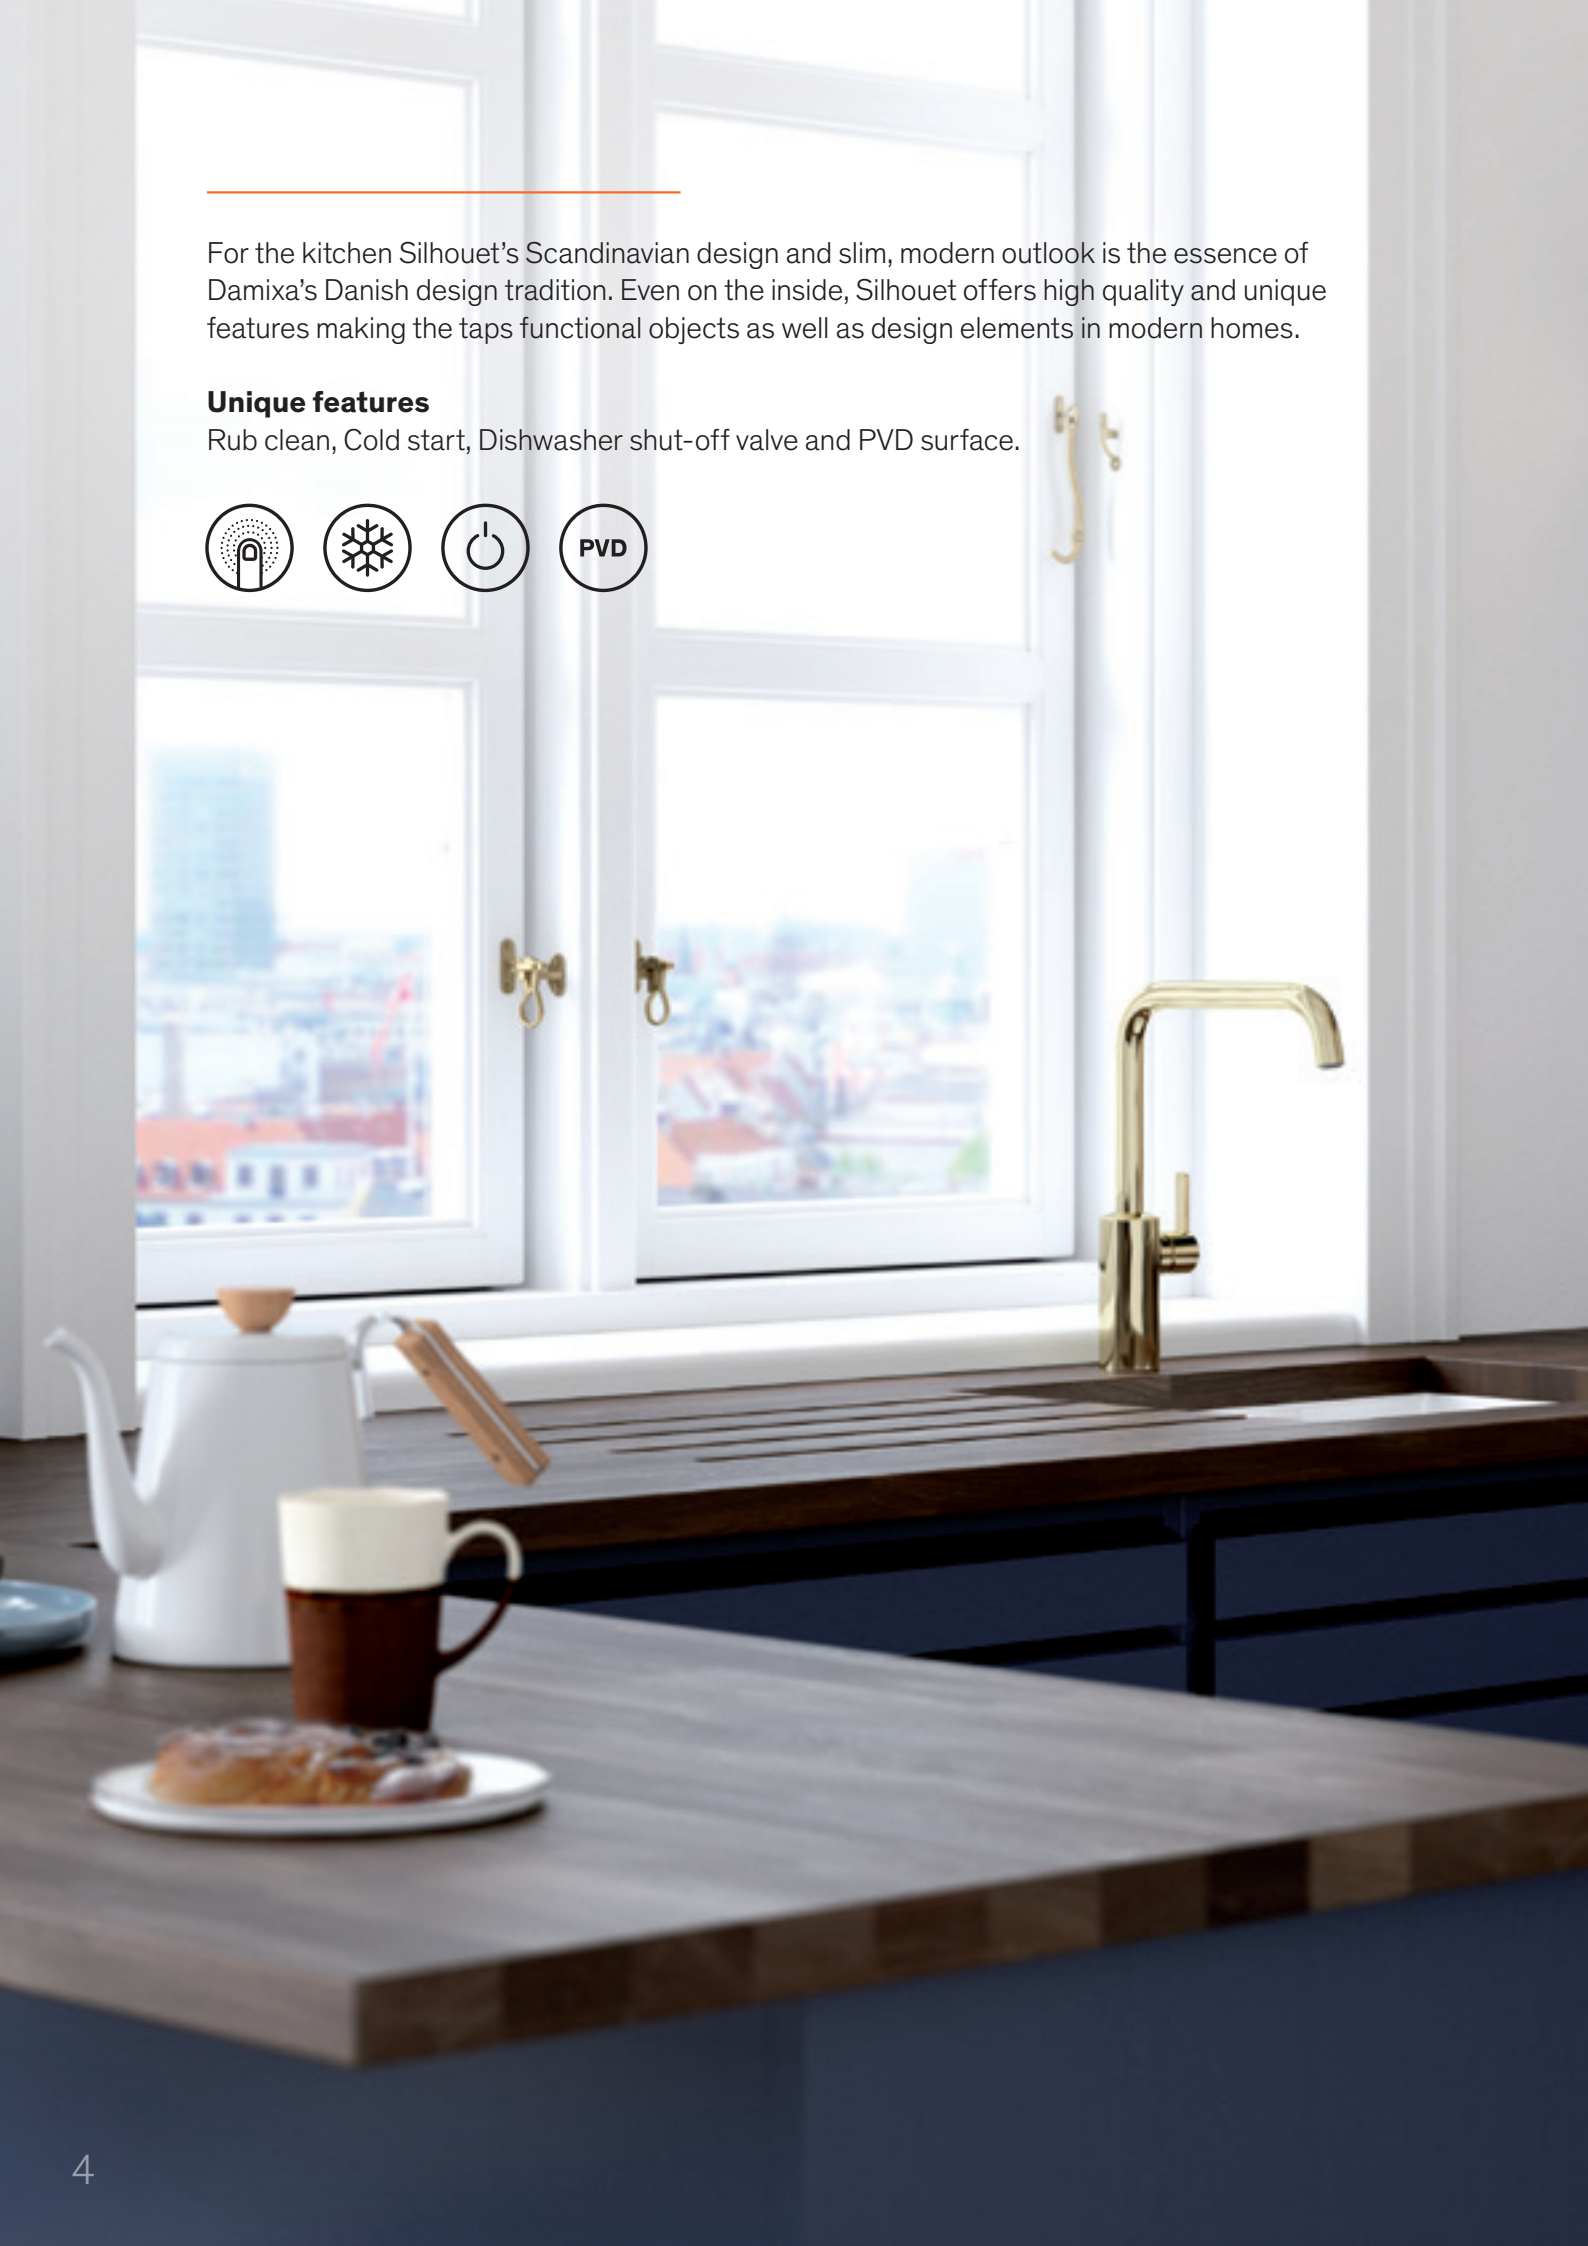

For the kitchen Silhouet's Scandinavian design and slim, modern outlook is the essence of Damixa's Danish design tradition. Even on the inside, Silhouet offers high quality and unique features making the taps functional objects as well as design elements in modern homes.

Unique features

Rub clean, Cold start, Dishwasher shut-off valve and PVD surface.