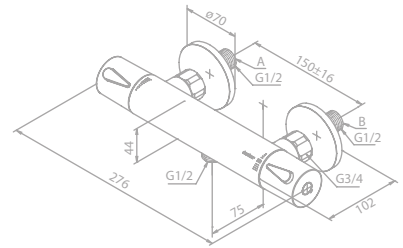

## Thermixa 500 Thermostatic Shower Mixer

**Product No.:** 57405.00

**Finish:** Chrome

**Standard Features:**

- Ceramic cartridge
- 1/2" connection for hand shower hose
- Standard 150 mm centers
- Wall plates & eccentric unions