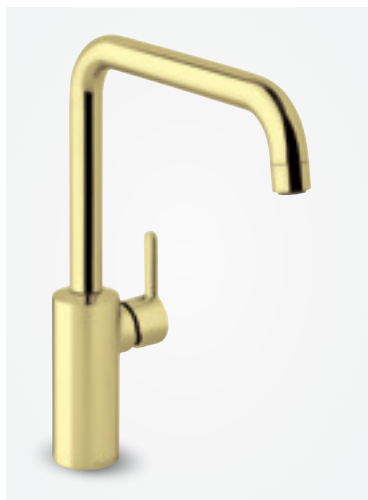

KITCHEN MIXERS

Kitchen Mixer

Product No.: 74086.77

Finish: Polished Brass (PVD)

Kitchen Mixer with Dishwasher shut off valve

Product No.: 74081.77

Finish: Polished Brass (PVD)

Standard Features:

- Ceramic cartridge
- 8 l/min aerator
- Swivel spout
- 120° swivel limitation