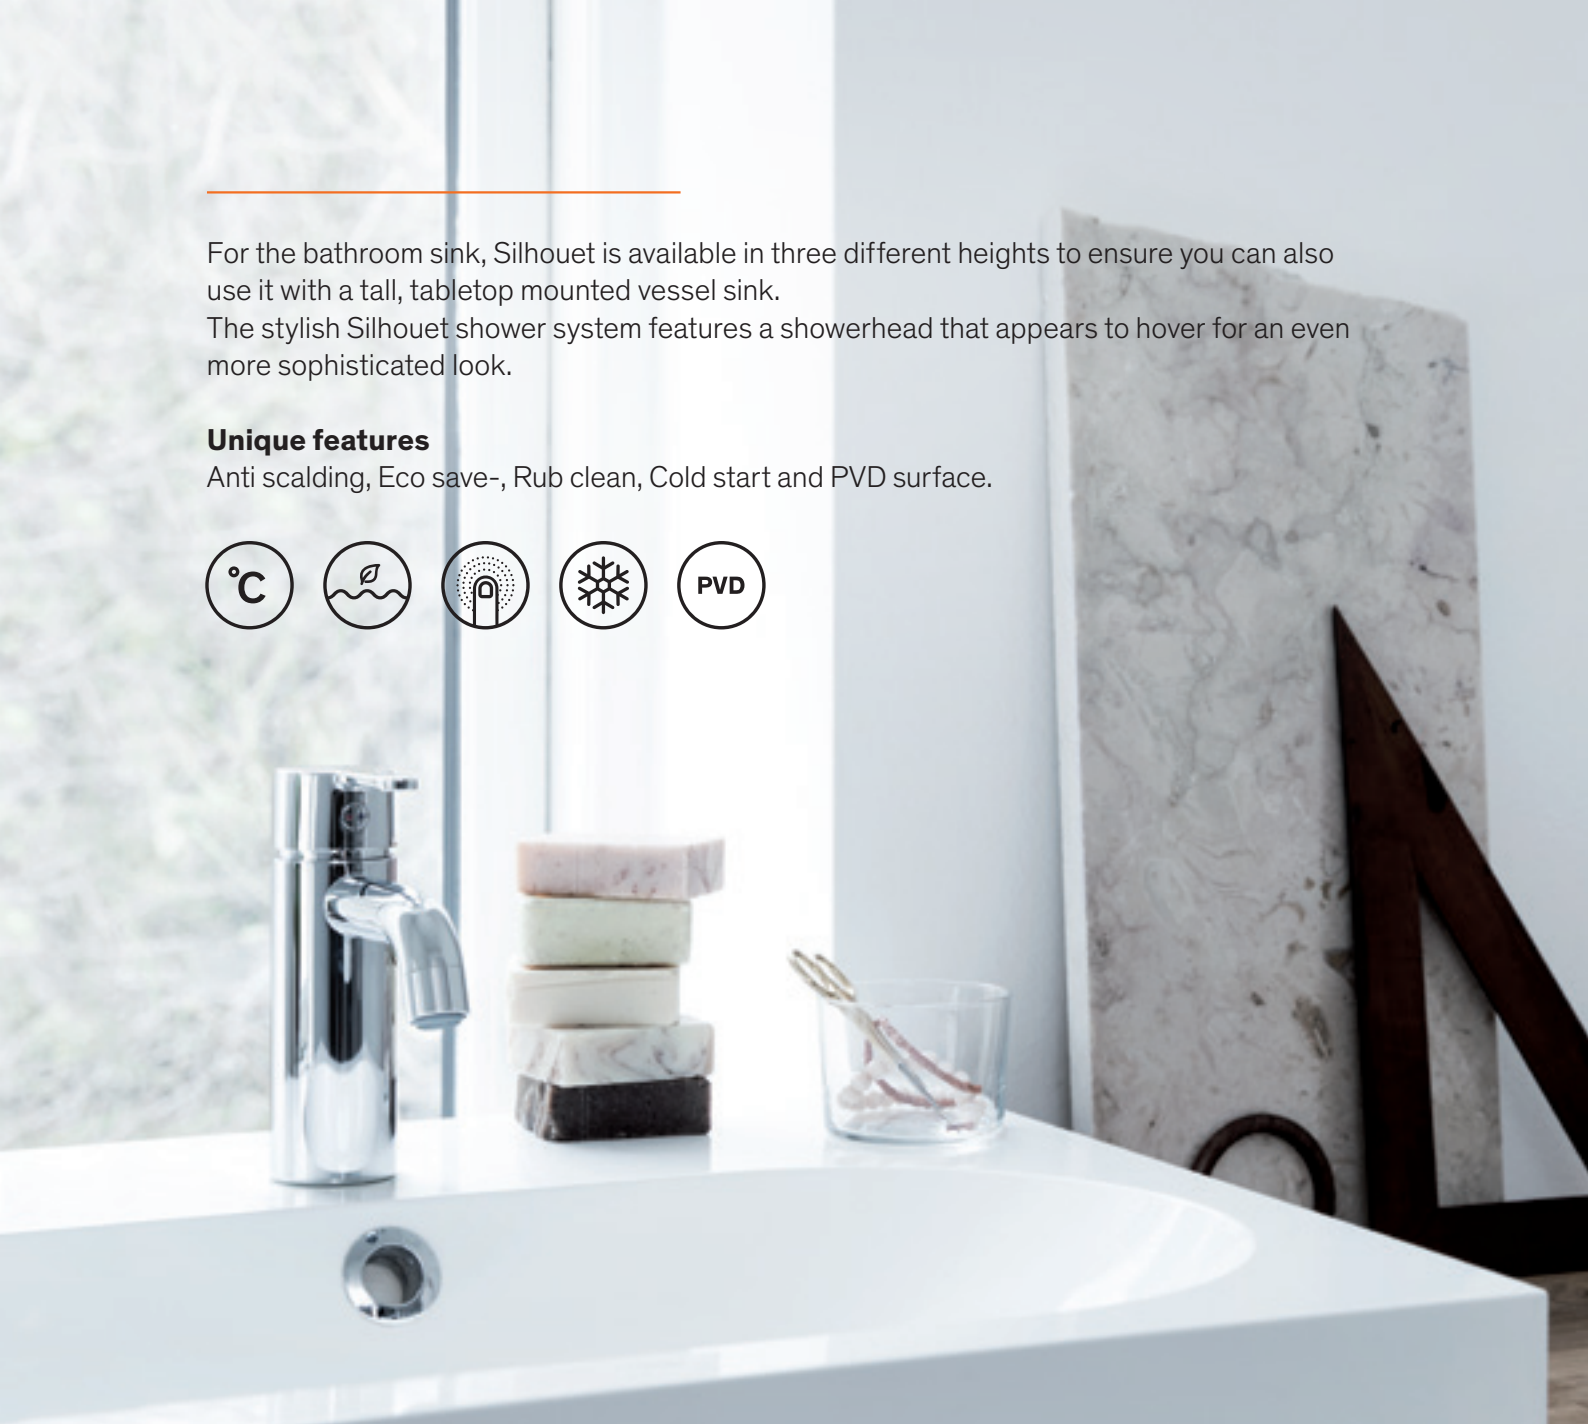

### Standard Features:

- Ceramic cartridge
- 8 l/min aerator
- Swivel spout
- 120° swivel limitation

For the bathroom sink, Silhouet is available in three different heights to ensure you can also use it with a tall, tabletop mounted vessel sink.

The stylish Silhouet shower system features a showerhead that appears to hover for an even more sophisticated look.

**Unique features**

Anti scalding, Eco save-, Rub clean, Cold start and PVD surface.

**Basin Mixer - small**