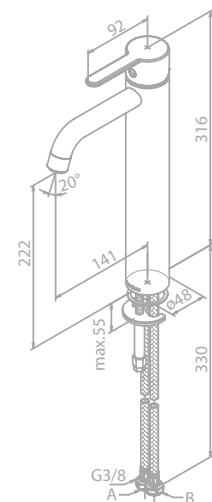

BASIN MIXERS

Basin Mixer - small

Product no.: 74021.46

Finish: Steel (PVD)

Standard Features:

Ceramic cartridge

6 l/min aerator

Basin Mixer - medium

Product no.: 74930.46

Finish: Steel (PVD)

Standard Features:

Ceramic cartridge

6 l/min aerator

Basin Mixer - large

Product No.: 74013.46

Finish: Steel (PVD)

Standard Features:

Ceramic cartridge

6 l/min aerator