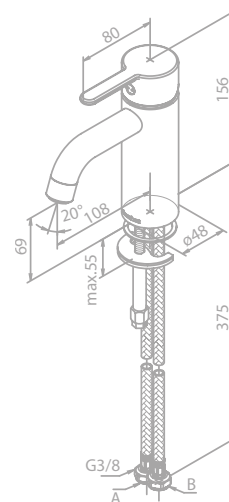

### Standard Features:

Ceramic cartridge

6 l/min aerator