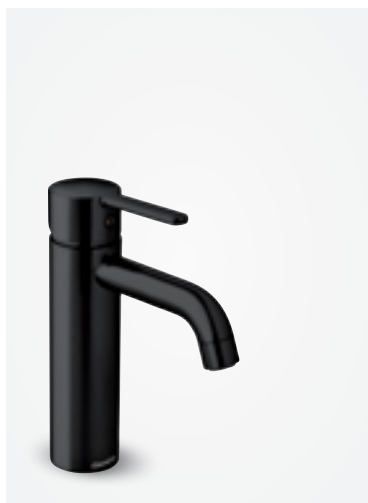

## Basin Mixer - small

**Product no.:** 74021.61

**Finish:** Matt Black

### Standard Features:

Ceramic cartridge

6 l/min aerator