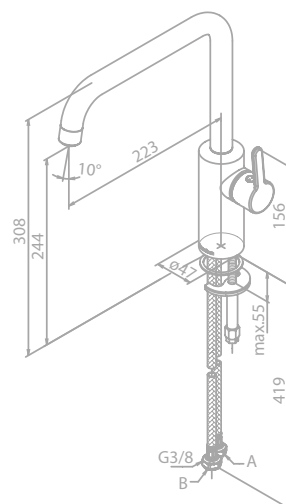

### Standard Features:

- Ceramic cartridge
- 8 l/min aerator
- Swivel spout
- 120° swivel limitation

For the bathroom sink, Silhouet is available in three different heights to ensure you can also use it with a tall, tabletop mounted vessel sink.