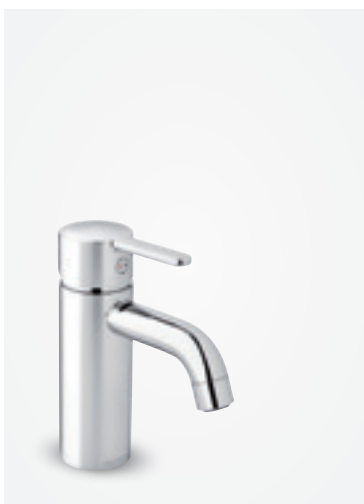

### Standard Features:

- Ceramic cartridge
- 8 l/min aerator
- Swivel spout
- 120° swivel limitation

For the bathroom sink, Silhouet is available in three different heights to ensure you can also use it with a tall, tabletop mounted vessel sink.

The stylish Silhouet shower system features a showerhead that appears to hover for an even more sophisticated look.

**Unique features**

Anti scalding, Eco save-, Rub clean, Cold start and PVD surface.

**Basin Mixer - small**