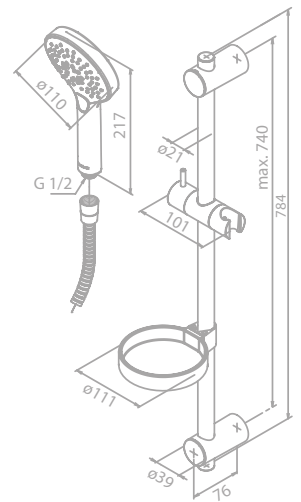

## Thermixa 500 Thermostatic Bath/Shower Mixer

**Product No.:** 57505.00

**Finish:** Chrome

**Standard Features:**

- Ceramic cartridge
- 1/2" connection for hand shower hose
- Standard 150 mm centers
- Wall plates & eccentric unions
- Diverter in handle

## Silhouet Flex

**Product No.:** 76688.00

**Finish:** Chrome

**Standard Features:**

- Soap dish
- 1500 mm shower hose in plastic
- Flexible fastening in both ends of the rail
- 3 spray modes