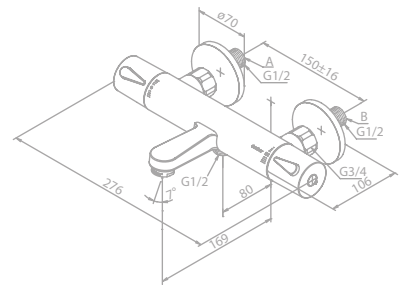

Standard Features:

- Ceramic cartridge
- 1/2" connection for hand shower hose
- Standard 150 mm centers
- Wall plates & eccentric unions
- Diverter in handle

Silhouet Flex

Product No.: 76688.00

Finish: Chrome

Standard Features:

- Soap dish
- 1500 mm shower hose in plastic
- Flexible fastening in both ends of the rail
- 3 spray modes