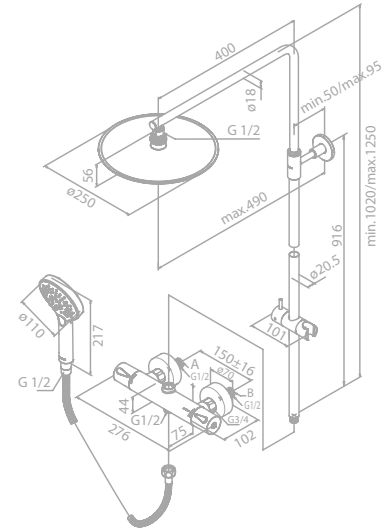

## Shower System with thermostat

**Product No.:** 57954.00  
**Finish:** Chrome  
 1750 mm Shower hose in metal

**Product No.:** 57954.30  
**Finish:** Chrome  
 1750 mm Easyflex silver shower hose

**Standard Features:**  
 Standard 150 mm centers  
 Wall plates & eccentric unions  
 Integrated diverter

**Note:** Telescopic bar adjustable in height from 1020 mm up to 1250 mm.

**Head and hand shower can be ordered separately:**

**Head shower**  
 Product no.: 76684.00

**Hand shower**  
 Product no.: 76686.00