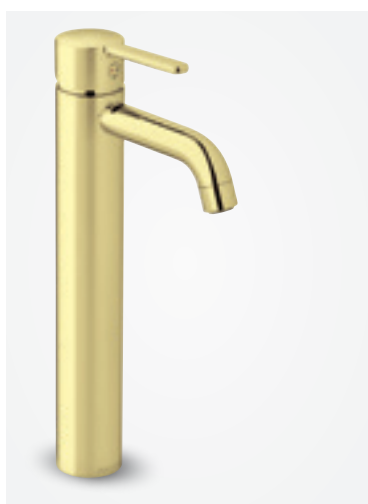

## Basin Mixer - medium

**Product no.:** 74930.77

**Finish:** Polished Brass (PVD)

### Standard Features:

Ceramic cartridge

6 l/min aerator