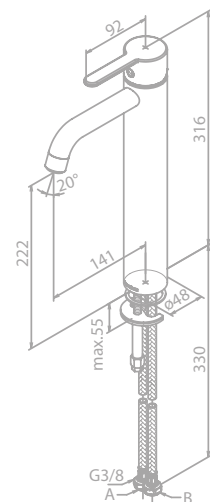

BASIN MIXERS

Basin Mixer - small with sidespray

Product No.: 74030.00

Finish: Chrome

Standard Features:

Ceramic cartridge
6 l/min aerator

Basin Mixer - medium

Product No.: 74921.00

Finish: Chrome

Standard Features:

Ceramic cartridge
6 l/min aerator
Pop up waste with click-function

Available without pop up waste

Product no.: 74930.00

Basin Mixer - large

Product No.: 74013.00

Finish: Chrome

Standard Features:

Ceramic cartridge
6 l/min aerator