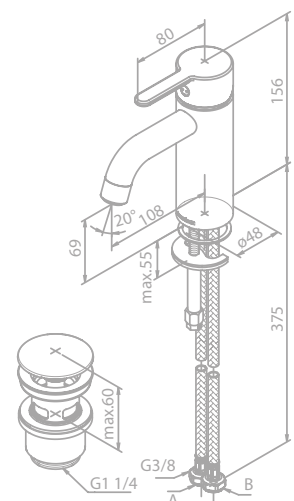

For the bathroom sink, Silhouet is available in three different heights to ensure you can also use it with a tall, tabletop mounted vessel sink.

The stylish Silhouet shower system features a showerhead that appears to hover for an even more sophisticated look.

Unique features

Anti scalding, Eco save-, Rub clean, Cold start and PVD surface.

Basin Mixer - small

Product No.: 74821.00

Finish: Chrome

Standard Features:

- Ceramic cartridge
- 6 l/min aerator
- Pop up waste with click-function

Available without pop up waste

Product no.: 74021.00