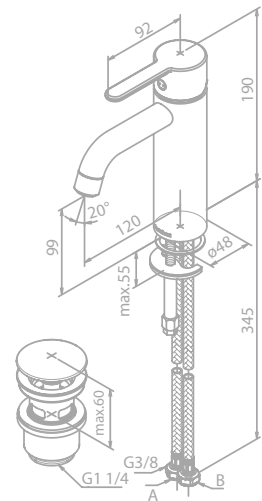

### Standard Features:

Ceramic cartridge  
6 l/min aerator  
Pop up waste with click-function

Available without pop up waste

**Product no.:** 74930.00