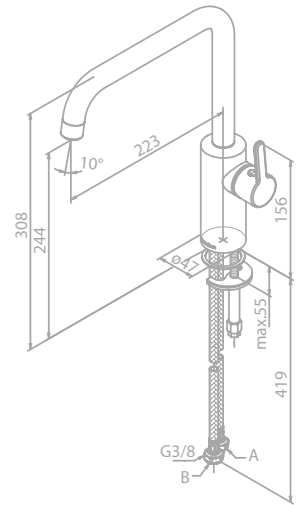

### Standard Features:

- Ceramic cartridge
- 8 l/min aerator
- Swivel spout
- 120° swivel limitation