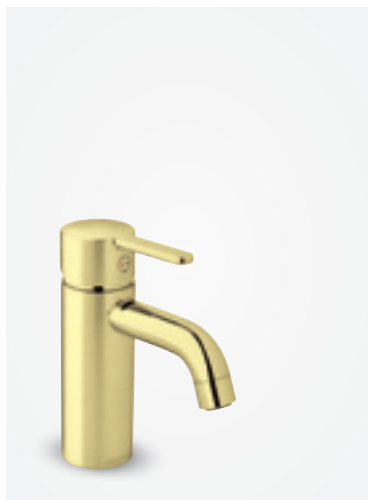

BASIN MIXERS

Basin Mixer - small

Product no.: 74021.77

Finish: Polished Brass (PVD)

Standard Features:

Ceramic cartridge

6 l/min aerator