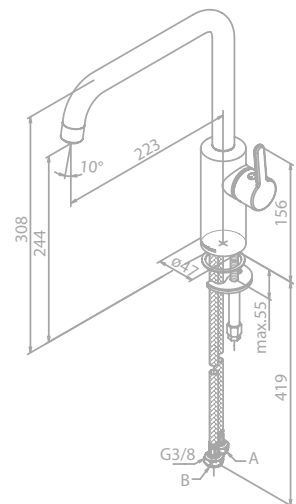

KITCHEN MIXERS

Kitchen Mixer

Product No.: 74086.00

Finish: Chrome

Kitchen Mixer with Dishwasher shut off valve

Product No.: 74081.00

Finish: Chrome

Standard Features:

- Ceramic cartridge
- 8 l/min aerator
- Swivel spout
- 120° swivel limitation

Kitchen Mixer

Product No.: 74086.61

Finish: Matt Black

Kitchen Mixer with Dishwasher shut off valve

Product No.: 74081.61

Finish: Matt Black

Standard Features:

- Ceramic cartridge
- 8 l/min aerator
- Swivel spout
- 120° swivel limitation

Kitchen Mixer

Product No.: 74086.46

Finish: Steel (PVD)

Kitchen Mixer with Dishwasher shut off valve

Product No.: 74081.46

Finish: Steel (PVD)

Standard Features:

- Ceramic cartridge
- 8 l/min aerator
- Swivel spout
- 120° swivel limitation