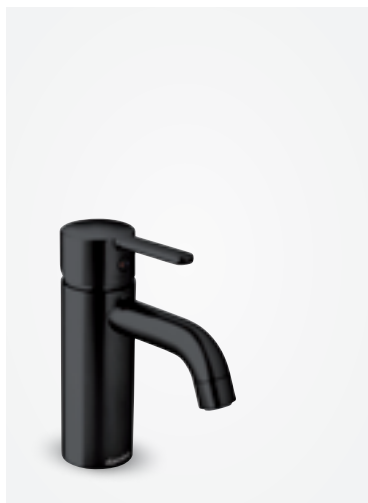

BASIN MIXERS

Basin Mixer - small

Product no.: 74021.61

Finish: Matt Black

Standard Features:

Ceramic cartridge

6 l/min aerator