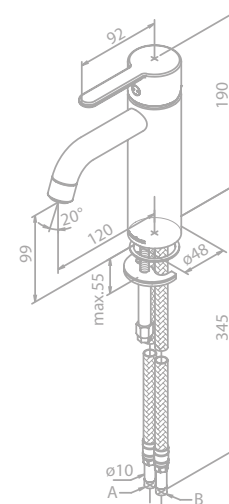

### Standard Features:

Ceramic cartridge

6 l/min aerator