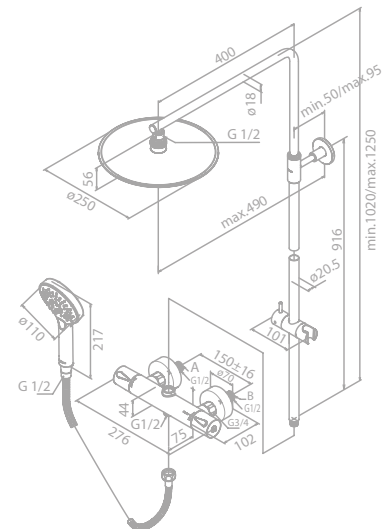

**Note:** Telescopic bar adjustable in height from 1020 mm up to 1250 mm.

**Head and hand shower can be ordered separately:**

**Head shower**  
 Product no.: 76684.00

**Hand shower**  
 Product no.: 76686.00

## Shower System with thermostat

**Product No.:** 57954.61  
**Finish:** Matt Black

**Standard Features:**  
 Standard 150 mm centers  
 Wall plates & eccentric unions  
 Integrated diverter  
 1750 mm Shower hose in metal

**Note:** Telescopic bar adjustable in height from 1020 mm up to 1250 mm.

**Head and hand shower can be ordered separately:**

**Head shower**  
 Product no.: 76663.61

**Hand shower**  
 Product no.: 76686.61