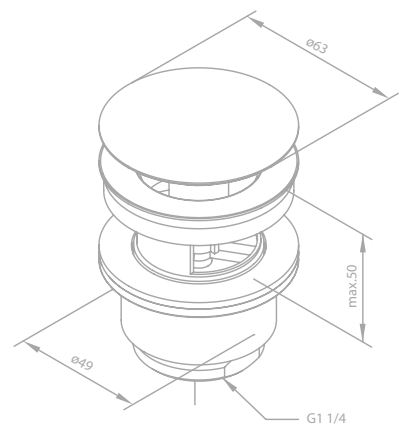

Pop Up Waste with click-function

Product No.: 23850.46

Finish: Steel (PVD)

Standard Features:

Fits all standard washbasins