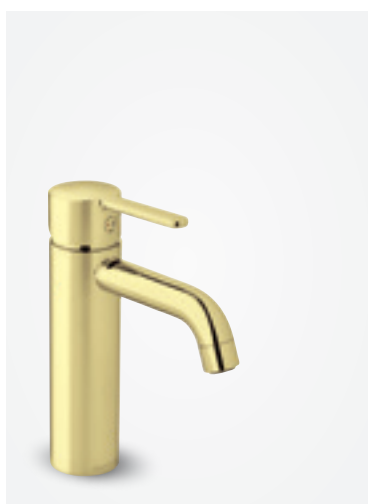

## Basin Mixer - small

**Product no.:** 74021.77

**Finish:** Polished Brass (PVD)

### Standard Features:

Ceramic cartridge

6 l/min aerator