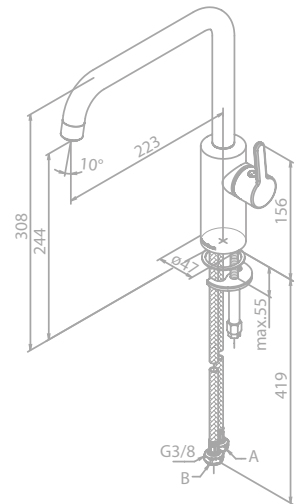

Kitchen Mixer

Product No.: 74086.46

Finish: Steel (PVD)

Kitchen Mixer with Dishwasher shut off valve

Product No.: 74081.46

Finish: Steel (PVD)

Standard Features:

- Ceramic cartridge
- 8 l/min aerator
- Swivel spout
- 120° swivel limitation