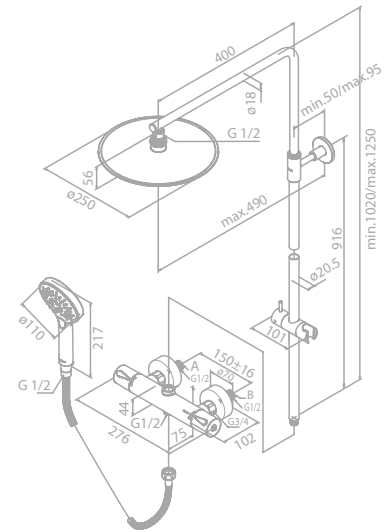

## Shower System with thermostat

**Product No.:** 57954.46  
**Finish:** Steel (PVD)

**Standard Features:**  
 Standard 150 mm centers  
 Wall plates & eccentric unions  
 Integrated diverter  
 1750 mm Shower hose in metal

**Note:** Telescopic bar adjustable in height from 1020 mm up to 1250 mm.

**Head and hand shower can be ordered separately:**

**Head shower**  
 Product no.: 76663.46

**Hand shower**  
 Product no.: 76686.46