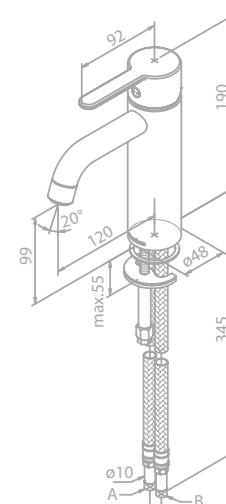

### Standard Features:

Ceramic cartridge

6 l/min aerator