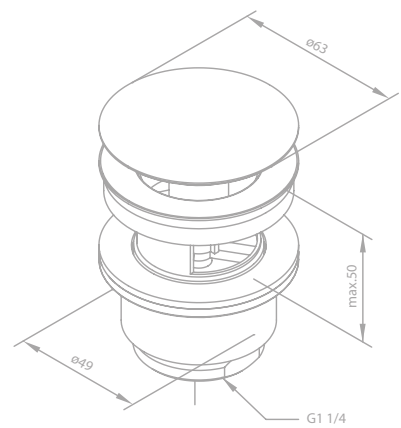

Pop Up Waste with click-function

Product No.: 23850.77

Finish: Polished Brass (PVD)

Standard Features:

Fits all standard washbasins