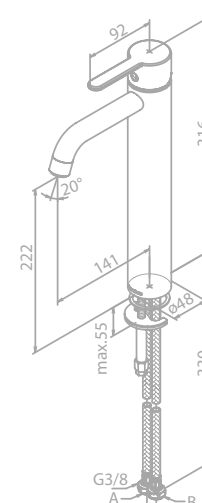

BASIN MIXERS

Basin Mixer - small

Product no.: 74021.77

Finish: Polished Brass (PVD)

Standard Features:

Ceramic cartridge

6 l/min aerator

Basin Mixer - medium

Product no.: 74930.77

Finish: Polished Brass (PVD)

Standard Features:

Ceramic cartridge

6 l/min aerator

Basin Mixer - large

Product No.: 74013.77

Finish: Polished Brass (PVD)

Standard Features:

Ceramic cartridge

6 l/min aerator