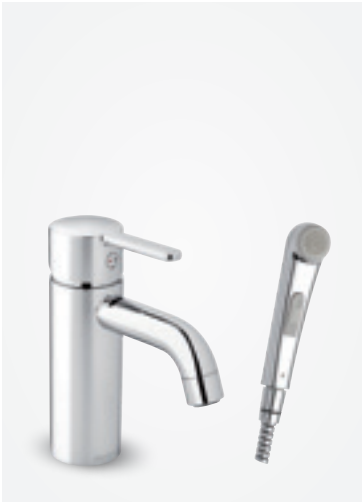

### Standard Features:

- Ceramic cartridge
- 8 l/min aerator
- Swivel spout
- 120° swivel limitation

For the bathroom sink, Silhouet is available in three different heights to ensure you can also use it with a tall, tabletop mounted vessel sink.

The stylish Silhouet shower system features a showerhead that appears to hover for an even more sophisticated look.

**Unique features**

Anti scalding, Eco save-, Rub clean, Cold start and PVD surface.

**Basin Mixer - small**

**Product No.:** 74821.00

**Finish:** Chrome

**Standard Features:**

- Ceramic cartridge
- 6 l/min aerator
- Pop up waste with click-function

Available without pop up waste

**Product no.:** 74021.00

## Basin Mixer - small with sidespray

**Product No.:** 74030.00

**Finish:** Chrome