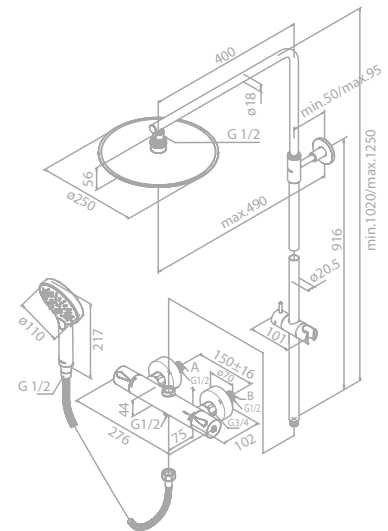

SHOWER SYSTEMS

Shower System with thermostat

Product No.: 57954.46
Finish: Steel (PVD)

Standard Features:
Standard 150 mm centers
Wall plates & eccentric unions
Integrated diverter
1750 mm Shower hose in metal

Note: Telescopic bar adjustable in height from 1020 mm up to 1250 mm.

Head and hand shower can be ordered separately:

Head shower
Product no.: 76663.46

Hand shower
Product no.: 76686.46

Shower System with thermostat

Product No.: 57954.77
Finish: Polished Brass (PVD)

Standard Features:
Standard 150 mm centers
Wall plates & eccentric unions
Integrated diverter
1750 mm Shower hose in metal

Note: Telescopic bar adjustable in height from 1020 mm up to 1250 mm.

Head and hand shower can be ordered separately:

Head shower
Product no.: 76663.77

Hand shower
Product no.: 76686.77