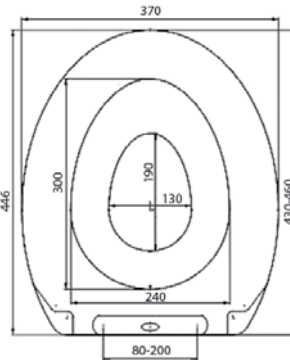

05797

Kids

PP - POLYPROPYLENE / POLIPROPYLEN