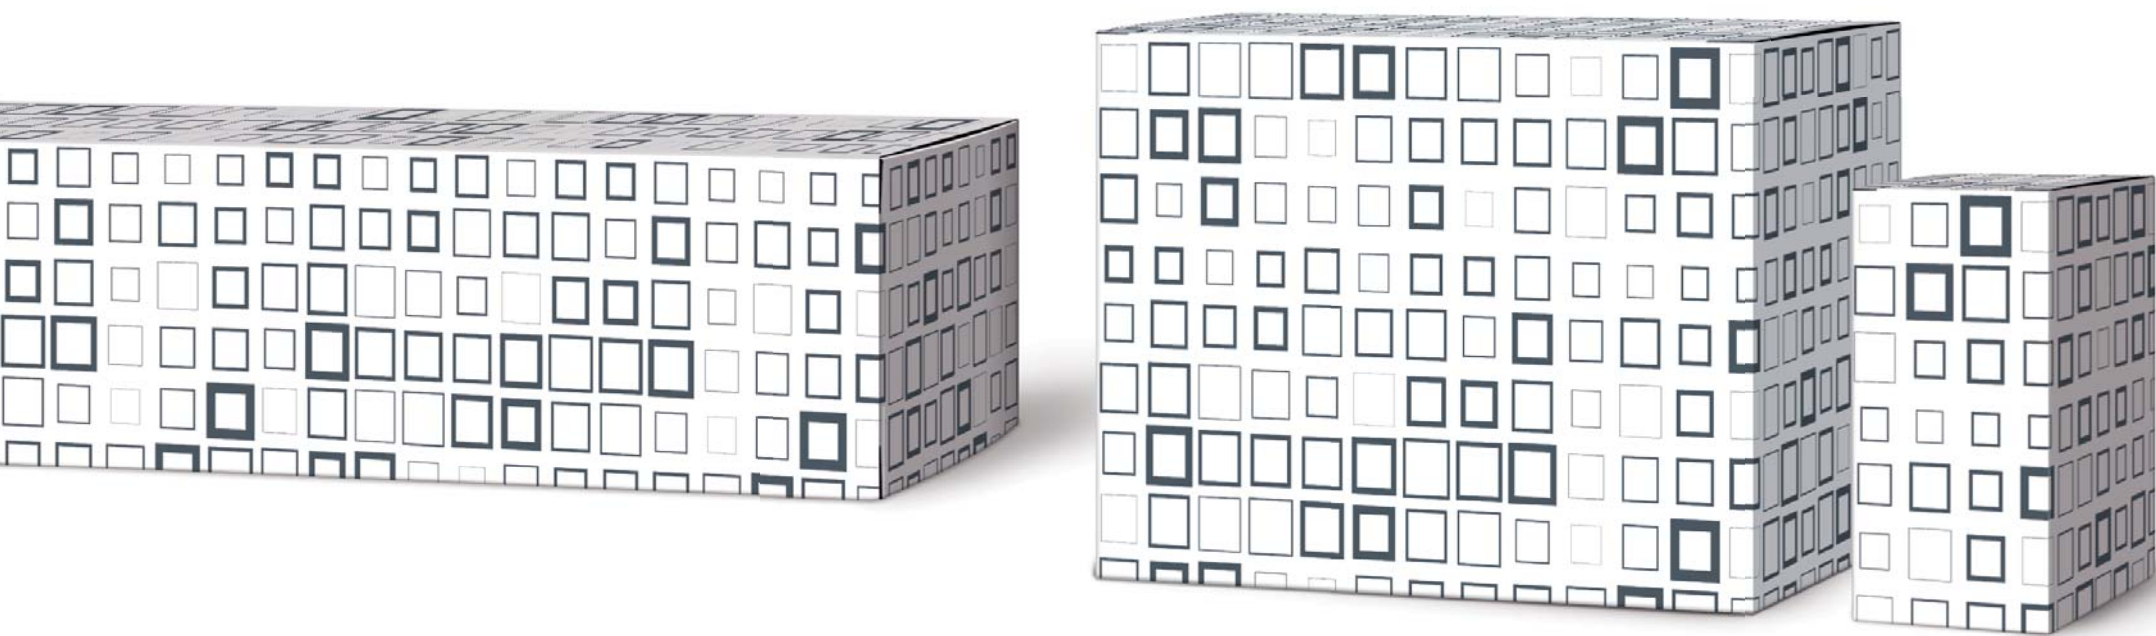

 BEMETA®  
designBOOK2017

Welcome to the design book of Bemeta, a Czech company that takes pride in perfection and the highest quality!

Bemeta is headquartered in the picturesque village of Žatčany in South Moravia. It was founded thirteen years ago by Mr. Zdeněk Žalkovský. Since that time the company has grown dynamically and currently has 70 employees that share a common goal – to deliver to its customers bathroom accessories of the highest possible quality.